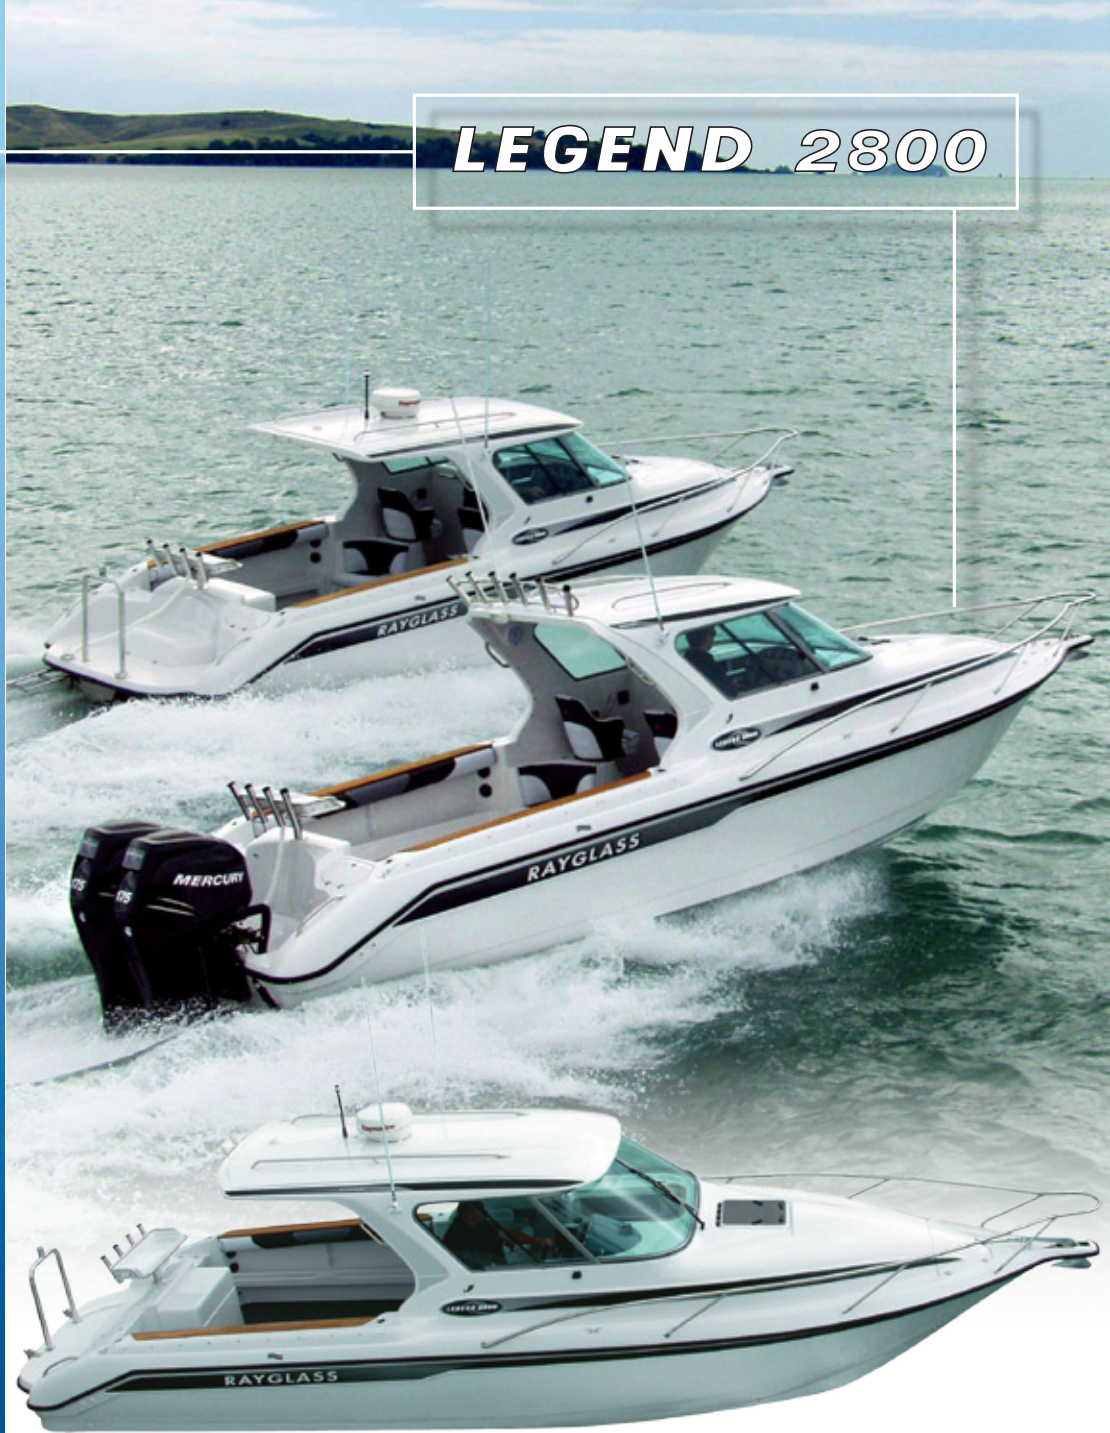

LEGEND 2800

Overall length 8.7m / 28ft
Beam 2.45m / 8ft 2"
Weight (approx) 3120kgs
Outboard Length 25"
Hull degree 23°
Fuel capacity 400 litres
Water capacity 80 litres
Recommended hp 260-60

The Rayglass Legend 2800 - we've got the bases covered!

When it comes to trailerable fishing boats *they* say 'You can't have it all.' At Rayglass the only people we listen to are our customers.

Supplying a Legend range from 20 to 40 feet was our first goal - and once we had all the bases covered we started filling in the gaps. Practicality, comfort, style and handling,

convenient yet spacious with optional sterndrive or outboard are commonplace for *Rayglass Legend* boats. So now we also offer you the choice of a standard Hardtop or the new Sports Cruisertop option.