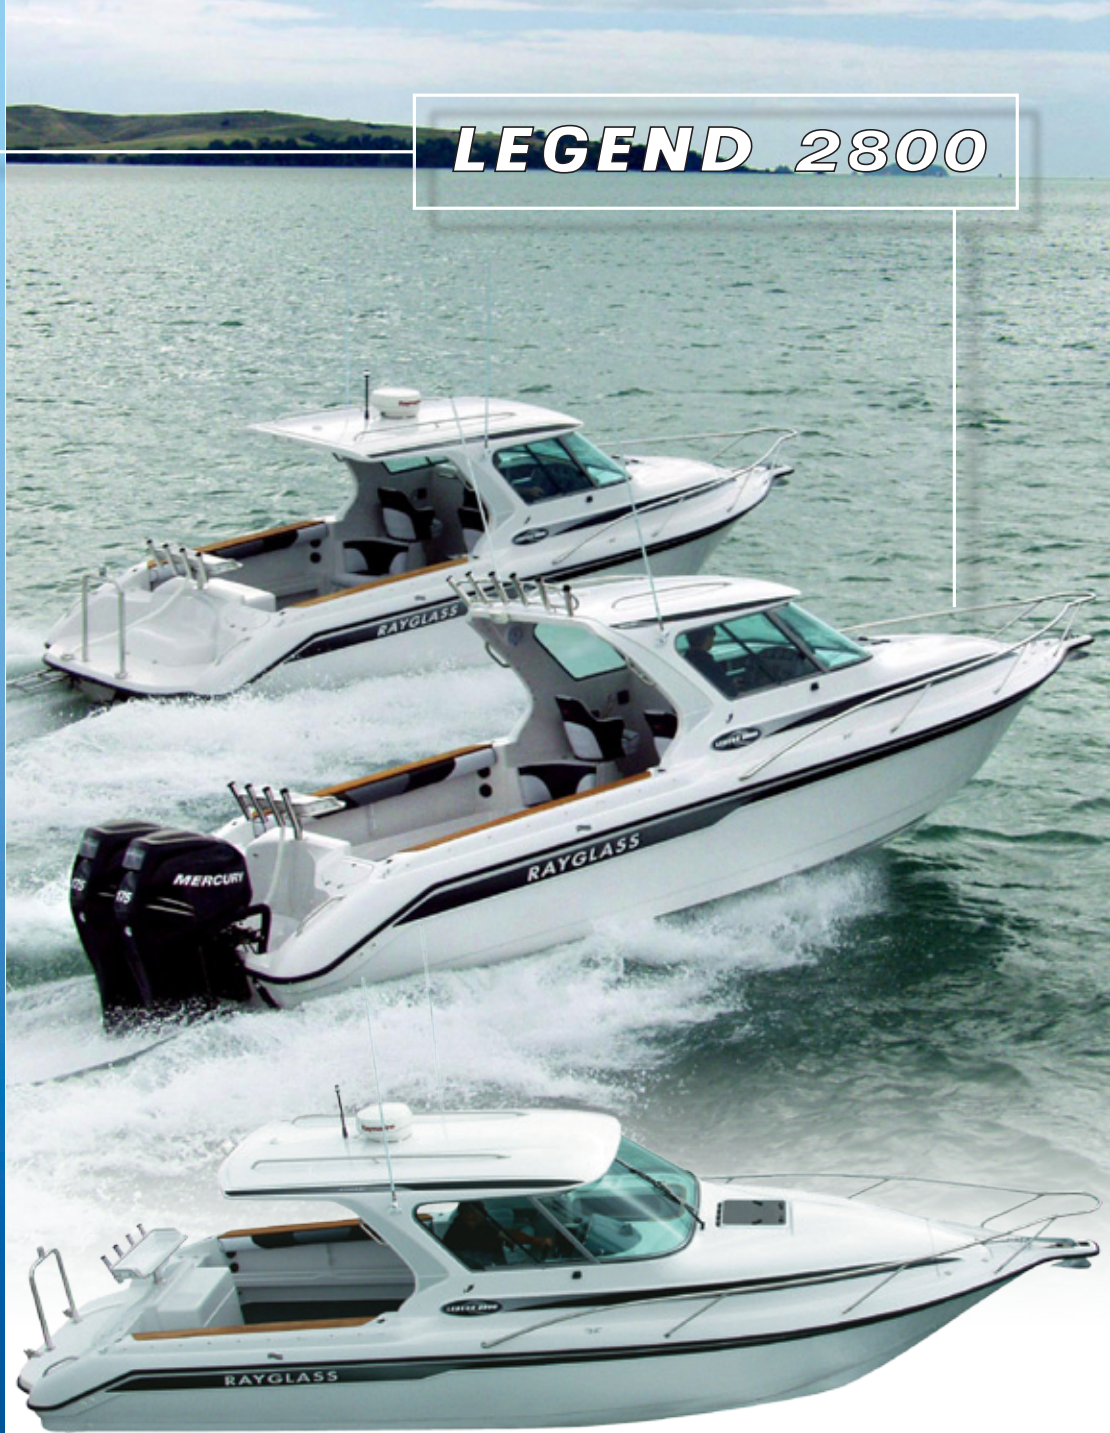

LEGEND 2800

Overall length 8.7m / 28ft
Beam 2.45m / 8ft 2"
Weight (approx) 3120kgs
Outboard Length 25"
Hull degree 23°
Fuel capacity 400 litres
Water capacity 80 litres
Recommended hp 260-60

The Rayglass Legend 2800 – we've got the bases covered!

When it comes to trailerable fishing boats *they* say 'You can't have it all.' At Rayglass the only people we listen to are our customers.

Supplying a Legend range from 20 to 40 feet was our first goal - and once we had all the bases covered we started filling in the gaps. Practicality, comfort, style and handling,

convenient yet spacious with optional sterndrive or outboard are commonplace for *Rayglass Legend* boats. So now we also offer you the choice of a standard Hardtop or the new Sports Cruisertop option.