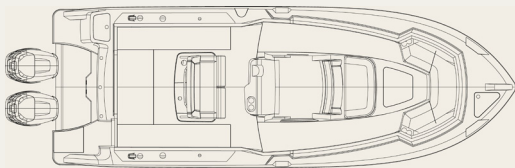

250 OUTRAGE

2016 MODEL YEAR

2016 SPECIFICATIONS

- > L.O.A.: 25' 5" (7.75m)
- > Beam: 9' (2.74m)
- > Draft: 20" (.46m)
- > Weight (dry no engine): 5,350 lbs. (2,427 kg)
- > Maximum Weight Capacity: 3,642 lbs. (1,652 kg)
- > Swamped Capacity: 2,980 lbs. (1,352 kg)
- > Person Capacity: 12
- > Maximum Horsepower: 450 hp (336 kW)
- > Minimum Horsepower: 350 hp (261 kW)
- > Maximum Engine Weight: 1,400 lbs (635 kg)
- > Transom Height: 30" (.76 m) Single / 25" (.63 m) Dual
- > Deadrise at Transom: 22°
- > Fuel Capacity: 172 gallons (651 L)
- > Water Capacity: 26 gallons (98.4 L)
- > Bridge Clearance without Top: 7'0" (2.13 m)
- > Bridge Clearance with T-Top: 8'3" (2.51 m)
- > Bridge Clearance with Hardtop: 8'7" (2.62 m)
- > Bridge Clearance with Hardtop and Radar: 9'8" (2.95 m)