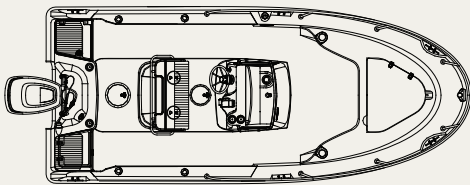

190 OUTRAGE

2016 MODEL YEAR

2016 SPECIFICATIONS

- > L.O.A.: 18' 10" (5.74 m)
- > Beam: 8' (2.43 m)
- > Draft: 12" (0.30 m)
- > Weight (dry, no engine): 2,050 lbs (929.8 kg)
- > Maximum Weight Capacity: 2,200 lbs (998 kg)
- > Swamped Capacity: 4,000 lbs (1,814.3 kg)
- > Persons Capacity: 8
- > Maximum Horsepower: 200 hp (149 kW)
- > Minimum Horsepower: 115 hp (85 kW)
- > Deadrise at Transom: 18°
- > Fuel Capacity: 58 gallons (220 L)
- > Maximum Engine Weight: 530 lbs (240 kg)
- > Transom Height: 25" (0.63 m)
- > Bridge Clearance (no top): 6' 5" (1.95 m)
- > Bridge Clearance (with sun-top): 7' 6" (2.31 m)

STANDARD EQUIPMENT

All hardware 316-L stainless steel
All rails welded 316-L stainless steel

DECK / COCKPIT

8" cleats – bow (2), stern (2), spring line (2)
22" interior freeboard
Bow and stern lifting eyes
Drink holders (4)
Fiberglass swim platform with grab rail and telescoping stainless steel swim ladder
Gunnel mounted stainless steel rod holders (4)
Heavy-duty rub rail
Motorwell drains (2)
Self-bailing cockpit sole
Stainless steel bow rail
Stainless steel grab rails